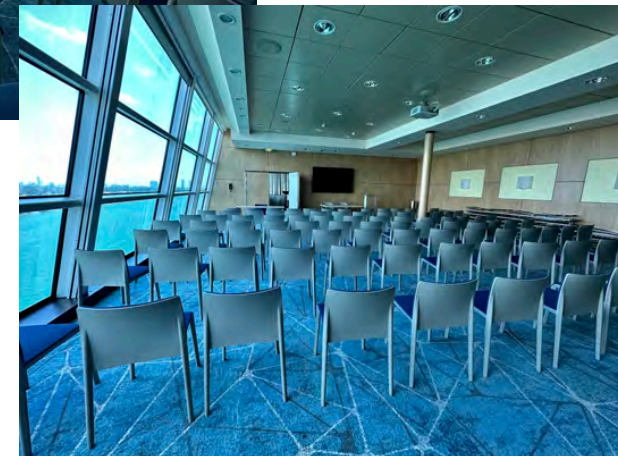

## SOLSTICE SERIES EVENT VENUES

VENUES	Private: Y/N/Partial	Walkthru or Outside	SOLSTICE	EQUINOX	ECLIPSE	SILHOUETTE	REFLECTION
Theater	Yes		1113	1113	1232	1310	1113
Sky Lounge	Yes		353	353	353	255	350
Cellar Master	Partial		53	NA	59	59	120
Sunset Bar	Partial	Outside	67	82	82	116	146
Ensemble	No	Walk Thru	78	76	76	76	80
Quasar	Yes		100	97	80	124	NA
Celebrity Central	Yes		200	185	208	190	185
Craft Social	No		NA	40	40	59	NA
Mast Bar	Special Approval	Pool Deck	48	46	46	41	46
Martini Bar	No		78	78	78	70	92
Passport Bar			NA	96	117	NA	NA
Main Dining Room	Yes		1314	1300	1300	1312	1450
The Porch			NA	NA	NA	15	52
Lawn Club			NA	24	24	56	70
Blu	Yes		130	130	130	140	154
Murano			76	76	72	72	74
Tuscan Grill	Yes		128	146	134	142	144
La Petite	No			84	84	87	86
Luminae	No		88	88		88	94
Sushi on Five	Yes			70	70		75
Rooftop Garden Grill	No		NA	NA	NA	51	52
Silk Harvest	No		90	NA	NA	NA	NA
The Lawn - Lawn rule is 30.	Yes	Outside	30	30	30	30	30
Solarium	Yes	Walkthru	185	185	185	100	185
Pool	Yes	Walkthru	350			800	1000

CONFERENCE ROOMS	THEATER	CLASSROOM	BOARDROOM	U-SHAPE	BANQUET	RECEPTION
MEETING PLACE	60	6 tables w/ 26 chairs	6 tables w/ 26 chairs	6 tables w / 26 chairs	8 tables w/32 chairs	8 tables w/32 chairs
MEETING PLACE	100	8 tables w / 50 chairs	6 tables w/ 38 chairs	10 tables w/ 50 chairs	10 tables w / 38- 50 chairs	10 Tables w/ 38 tables
COMBINED	200	90 (with 2-3 guests per table)	80	60	100	80-100